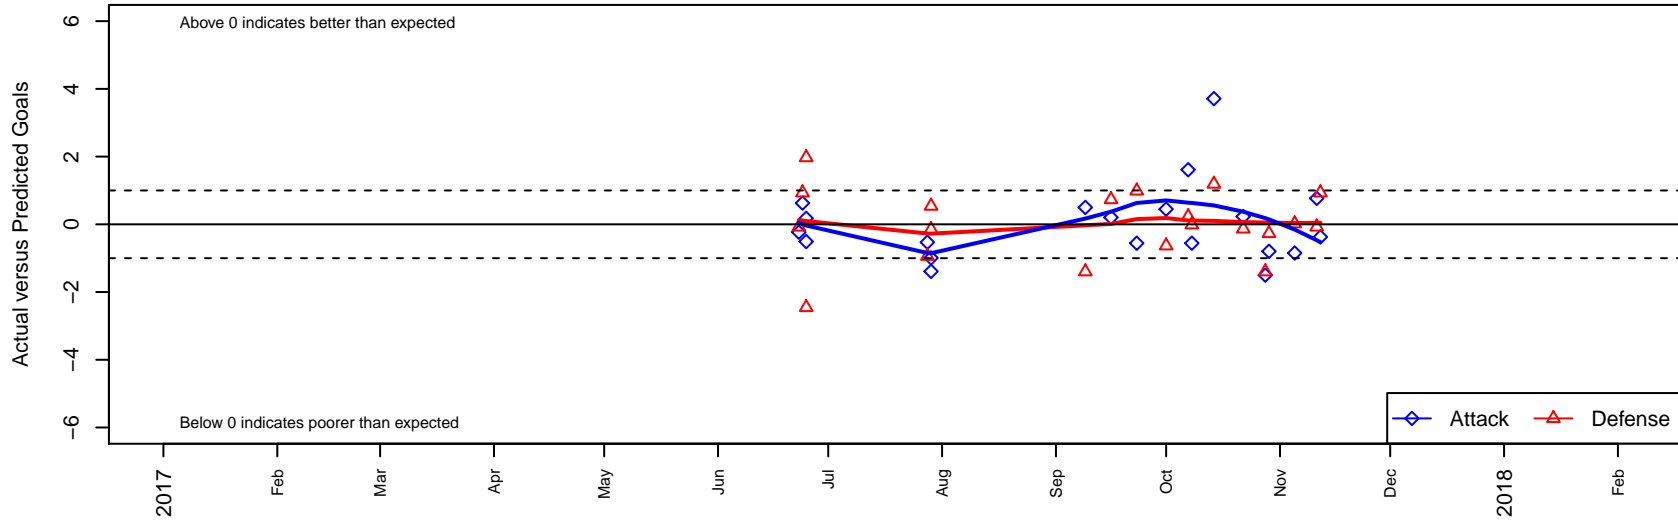

# WUFC Gold G04

Crossfire Oregon  
 West Linn, OR  
 G04 total strength=1135  
 attack=3.25 defense=3.15  
 fall league = PTT G04 Div 1 White

alt names used:  
 WILLAMETTE UNITED FC WUFC 04G (OR)  
 WUFC 04G Gold  
 WUFC 04G Gold  
 WUFC 2004G

Venues played:  
 2017 Clash At the Border Gold/Silver/Bronze  
 2017 Oswego Nike Cup Silver U14  
 2017 PTT G04 Division 1 White  
 2017 OYS PTT Presidents Cup G04

**WUFC Gold G04**  
 Dots are actual minus expected GF (blue circles) and GA (red triangles).  
 Blue line is smoothed change in attack strength. Red is smoothed change in defense strength.

**attack and defense variance (black dot)  
relative to other teams  
and top 10 in region**

**attack and defense rating  
relative to others at age  
and all opponents in last 13 months**

**Performance relative to 13 month average**