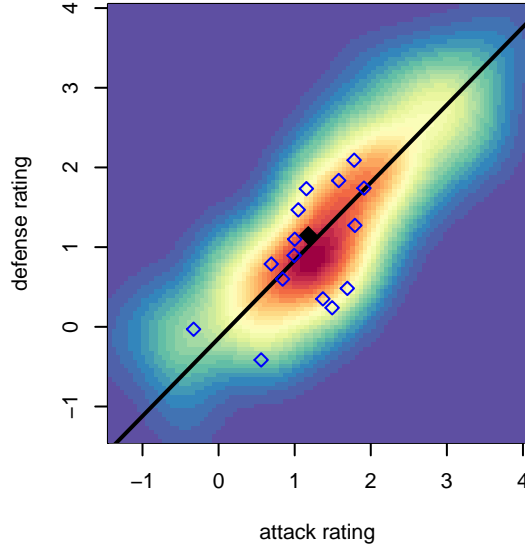

# WUFC Gold G04

Crossfire Oregon  
 West Linn, OR  
 G04 total strength=1135  
 attack=3.25 defense=3.15  
 fall league = PTT G04 Div 1 White

alt names used:  
 WILLAMETTE UNITED FC WUFC 04G (OR)  
 WUFC 04G Gold  
 WUFC 04G Gold  
 WUFC 2004G

Venues played:  
 2017 Clash At the Border Gold/Silver/Bronze  
 2017 Oswego Nike Cup Silver U14  
 2017 PTT G04 Division 1 White  
 2017 OYS PTT Presidents Cup G04

**WUFC Gold G04**  
 Dots are actual minus expected GF (blue circles) and GA (red triangles).  
 Blue line is smoothed change in attack strength. Red is smoothed change in defense strength.

**attack and defense variance (black dot)  
relative to other teams  
and top 10 in region**

**attack and defense rating  
relative to others at age  
and all opponents in last 13 months**

**Performance relative to 13 month average**