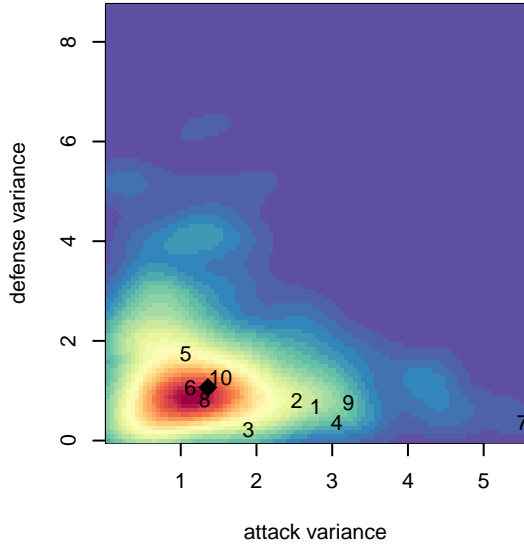

# WUFC Gold G04

Crossfire Oregon  
 West Linn, OR  
 G04 total strength=1135  
 attack=3.25 defense=3.15  
 fall league = PTT G04 Div 1 White

alt names used:  
 WILLAMETTE UNITED FC WUFC 04G (OR)  
 WUFC 04G Gold  
 WUFC 04G Gold  
 WUFC 2004G

Venues played:  
 2017 Clash At the Border Gold/Silver/Bronze  
 2017 Oswego Nike Cup Silver U14  
 2017 PTT G04 Division 1 White  
 2017 OYS PTT Presidents Cup G04

**WUFC Gold G04**  
 Dots are actual minus expected GF (blue circles) and GA (red triangles).  
 Blue line is smoothed change in attack strength. Red is smoothed change in defense strength.

**attack and defense variance (black dot)  
relative to other teams  
and top 10 in region**

**attack and defense rating  
relative to others at age  
and all opponents in last 13 months**

**Performance relative to 13 month average**