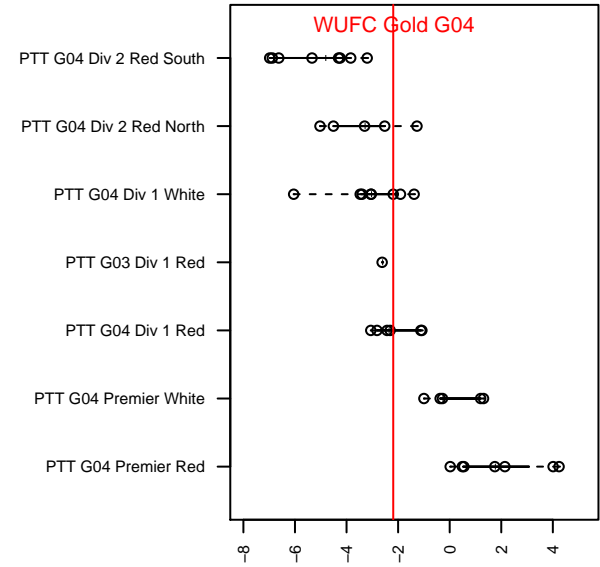

# WUFC Gold G04

Crossfire Oregon  
 West Linn, OR  
 G04 total strength=1135  
 attack=3.25 defense=3.15  
 fall league = PTT G04 Div 1 White

alt names used:  
 WILLAMETTE UNITED FC WUFC 04G (OR)  
 WUFC 04G Gold  
 WUFC 04G Gold  
 WUFC 2004G

Venues played:  
 2017 Clash At the Border Gold/Silver/Bronze  
 2017 Oswego Nike Cup Silver U14  
 2017 PTT G04 Division 1 White  
 2017 OYS PTT Presidents Cup G04

**WUFC Gold G04**  
 Dots are actual minus expected GF (blue circles) and GA (red triangles).  
 Blue line is smoothed change in attack strength. Red is smoothed change in defense strength.

**attack and defense variance (black dot)  
relative to other teams  
and top 10 in region**

**attack and defense rating  
relative to others at age  
and all opponents in last 13 months**

**Performance relative to 13 month average**